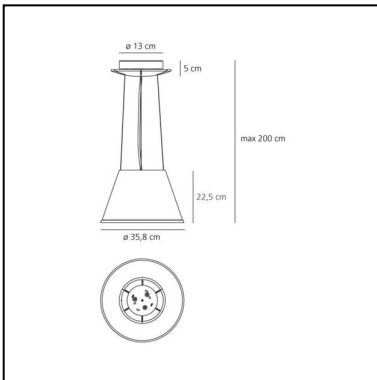

Choose Suspension - Parchment

Matteo Thun & Partners

IP20    Dimmerable: 

LUMINAIRE

- Watt: **13W**
- Voltage: **220V-240V**
- Delivered lumen output: **1291lm**
- Efficiency: **85%**
- Efficacy: **99.33lm/W**
- CRI: **80**

DESCRIPTION

The diffuser, which characterises this lamp family with its materials and texture, can be tilted by 30° and rotated on its own axis to direct the light for reading.

FEATURES

- Product Code: **1123020A**
- Colour: **Transparent + Natural**
- Installation: **Suspension**
- Material: **Parchment paper, polycarbonate**
- Series: **Design Collection**
- Environment: **Indoor**
- Area contract: **Hospitality**
- Emission: **Direct Spot**
- design by: **Matteo Thun & Partners**

DIMENSIONS

- Height: **225 mm**
- Diameter: **358 mm**
- Base Diameter: **130 mm**
- Max Height from ceiling: **2000 mm**
- Glow Wire Test: **750°**

SOURCES NOT INCLUDED

- Category: **LED RETROFIT**
- Number: **1**
- Watt: **15W**
- Delivered lumen output: **1150lm**
- Socket: **E27**