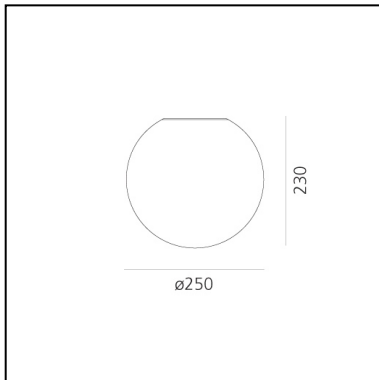

Dioscuri wall/ceiling 25

Michele De Lucchi

IP65       Dimmerable: +0-

LUMINAIRE

- Watt: **13W**
- Voltage: **220V-240V**
- Delivered lumen output: **1356lm**
- Efficiency: **89%**
- Efficacy: **104.28lm/W**
- CRI: **80**

Notes

Lamp not included. The IP 65 degree of protection makes it also suitable for outdoor application.

DESCRIPTION

The simple geometric shape of the spherical diffuser makes this an iconic product and ensures uniform diffusion of light through the acid-etched blown glass. The 25, 35 and 42 cm versions are also suitable for outdoor use.

FEATURES

- Product Code: **0112010A**
- Colour: **White**
- Installation: **WallCeiling**
- Material: **Technopolymer lamp body, blown frosted glass diffuser with acid-etching treatment.**
- Series: **Design Collection, Architectural Outdoor**
- Area contract: **Hospitality, null, Residential**
- Emission: **Diffused**
- design by: **Michele De Lucchi**

DIMENSIONS

- Height: **230 mm**
- Diameter: **250 mm**
- Impact Resistance: **N.D.**
- Glow Wire Test: **850°**

SOURCES NOT INCLUDED

- Category: **LED RETROFIT**
- Number: **1**
- Socket: **E27**