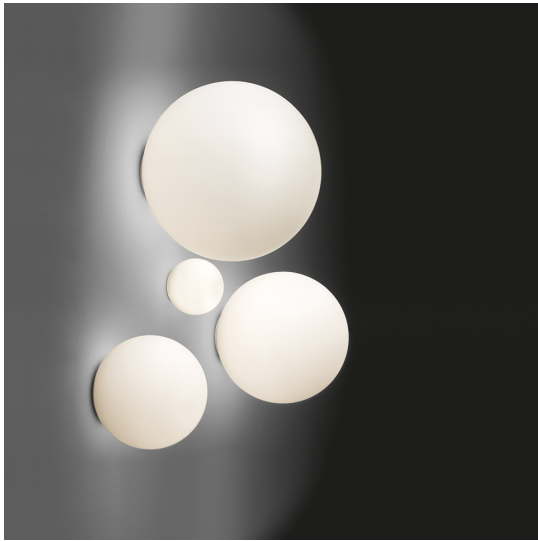

Dioscuri wall/ceiling 25

Michele De Lucchi

IP65       Dimmerable: +0-

LUMINAIRE

- Watt: **13W**
- Voltage: **220V-240V**
- Delivered lumen output: **1356lm**
- Efficiency: **89%**
- Efficacy: **104.28lm/W**
- CRI: **80**

Notes

Lamp not included. The IP 65 degree of protection makes it also suitable for outdoor application.

DESCRIPTION

The simple geometric shape of the spherical diffuser makes this an iconic product and ensures uniform diffusion of light through the acid-etched blown glass. The 25, 35 and 42 cm versions are also suitable for outdoor use.

FEATURES

- Product Code: **0112010A**
- Colour: **White**
- Installation: **WallCeiling**
- Material: **Technopolymer lamp body, blown frosted glass diffuser with acid-etching treatment.**
- Series: **Design Collection, Architectural Outdoor**
- Area contract: **Hospitality, null, Residential**
- Emission: **Diffused**
- design by: **Michele De Lucchi**

DIMENSIONS

- Height: **230 mm**
- Diameter: **250 mm**
- Impact Resistance: **N.D.**
- Glow Wire Test: **850°**

SOURCES NOT INCLUDED

- Category: **LED RETROFIT**
- Number: **1**
- Socket: **E27**