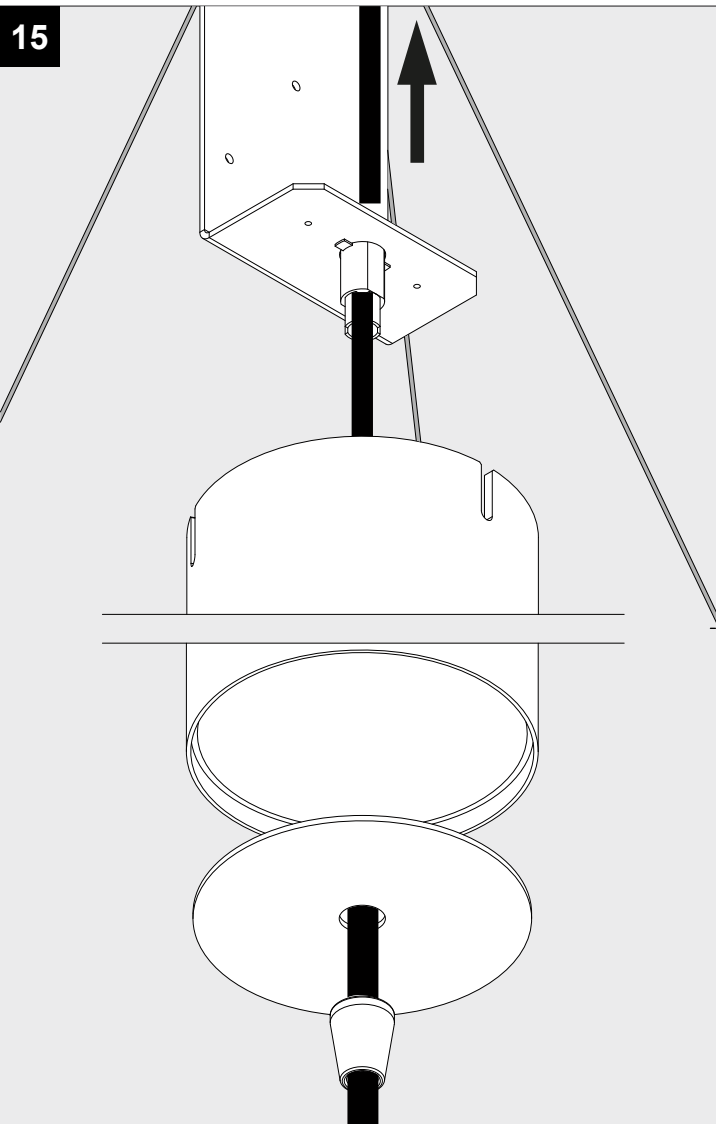

**INSTALLATION MODE
SUPERLOOP HC**