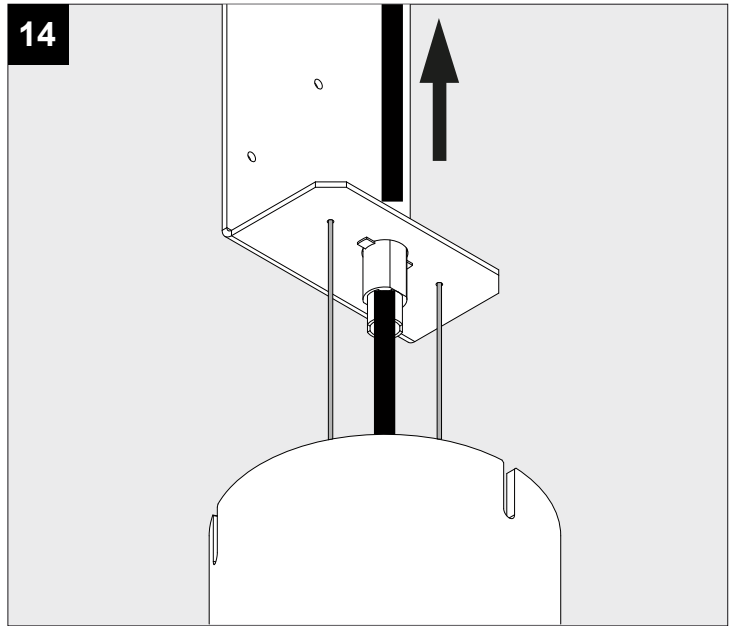

**INSTALLATION MODE
SUPERLOOP VC**