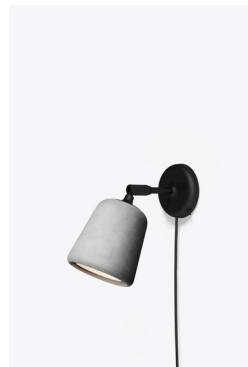

Light Grey Concrete