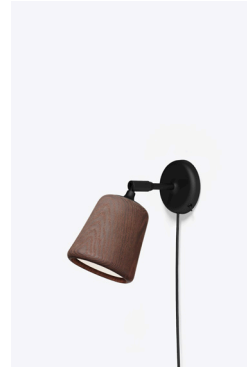

NEW WORKS.

Product Fact Sheet - Lighting - Material Wall Lamp

Material Wall Lamp

Nørgaard & Kechayas

With the Material Pendant being our most popular product since day one, we are more than excited to extend this strikingly minimalist range. The introduction of the Material Table Lamp and Material Wall Lamp allows you to bring the beauty of natural materials into every room of the house. Both products feature a pivoting head for added function, and a sleek black frame that places your chosen material front and centre. From the warmth of mixed cork and terracotta, to the textural concrete finish, the Material series is perfect for those intimate settings

NEW WORKS.

Product Fact Sheet - Lighting - Material Wall Lamp

Variation

Natural Cork

Mixed Cork

Natural Oak

Smoked Oak

Black Marble

White Marble

Light Grey Concrete

Dark Grey Concrete

Terracotta

Yellow Steel