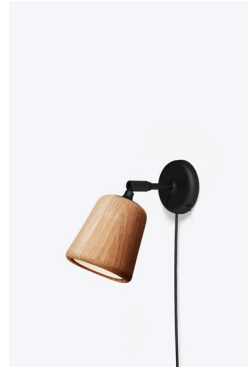

NEW WORKS.

Product Fact Sheet - Lighting - Material Wall Lamp

Material Wall Lamp

Nørgaard & Kechayas

With the Material Pendant being our most popular product since day one, we are more than excited to extend this strikingly minimalist range. The introduction of the Material Table Lamp and Material Wall Lamp allows you to bring the beauty of natural materials into every room of the house. Both products feature a pivoting head for added function, and a sleek black frame that places your chosen material front and centre. From the warmth of mixed cork and terracotta, to the textural concrete finish, the Material series is perfect for those intimate settings

NEW WORKS.

Product Fact Sheet - Lighting - Material Wall Lamp

Specifications

Product Name	Material Wall Lamp
Designer	Nørgaard & Kechayas
Year	2019
Category	Lighting
Type	Wall Lamp
Material	Cork, Wood, Steel, Marble, Terracotta, concrete w. powder coated aluminium/steel base and aluminium white inner shade/reflector
Colour/Variant	Natural Cork, Mixed Cork, Natural Oak, Smoked Oak, Light Grey Concrete, Dark Grey Concrete, Black Marble, White Marble, Terracotta, Yellow Steel
Product Dimensions	H: 230 x W: 130 x D: 180 mm
Packaging Dimensions	H: 210 X W: 310 X D: 310 mm
Cord	2500 mm - on/off switch on lamp base
Weight	//
Weight (incl. Packaging)	//
Light Source	E14, Max 25W / LED Max 7W 220-240V~ 50/60Hz
Bulb	Not Included
Certification	CE, Class II, IP20
County of origin	China
Master packaging	1

NEW WORKS.

Product Fact Sheet - Lighting - Material Wall Lamp

Variation

Natural Cork

Mixed Cork

Natural Oak

Smoked Oak

Black Marble

White Marble

Light Grey Concrete

Dark Grey Concrete

Terracotta

Yellow Steel