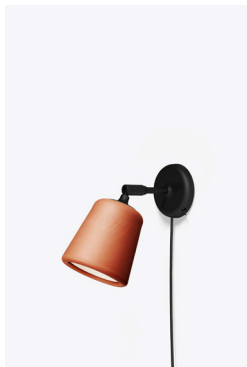

NEW WORKS.

Product Fact Sheet - Lighting - Material Wall Lamp

Material Wall Lamp

Nørgaard & Kechayas

With the Material Pendant being our most popular product since day one, we are more than excited to extend this strikingly minimalist range. The introduction of the Material Table Lamp and Material Wall Lamp allows you to bring the beauty of natural materials into every room of the house. Both products feature a pivoting head for added function, and a sleek black frame that places your chosen material front and centre. From the warmth of mixed cork and terracotta, to the textural concrete finish, the Material series is perfect for those intimate settings

NEW WORKS.

Product Fact Sheet - Lighting - Material Wall Lamp

Variation

Natural Cork

Mixed Cork

Natural Oak

Smoked Oak

Black Marble

White Marble

Light Grey Concrete

Dark Grey Concrete

Terracotta

Yellow Steel