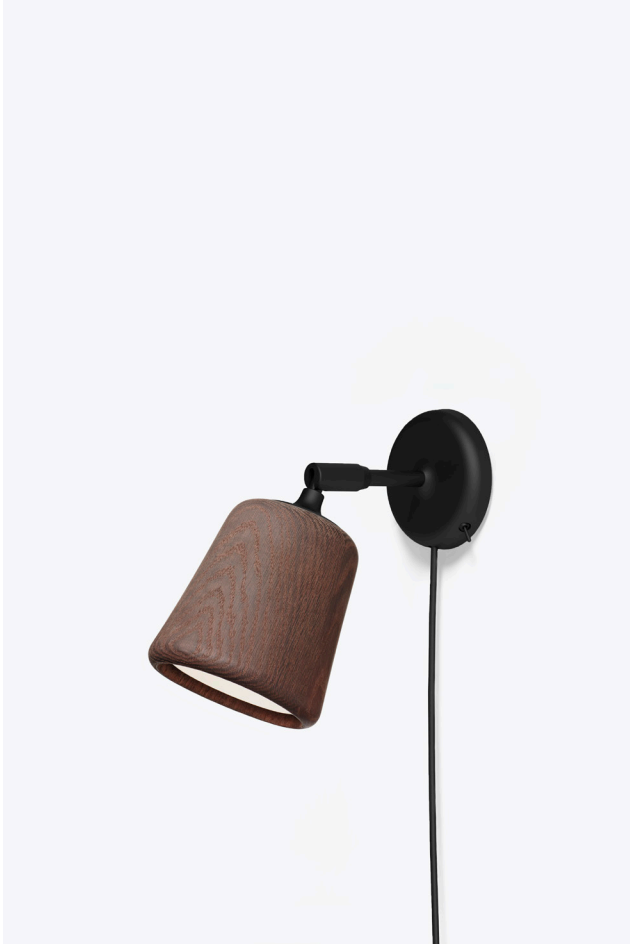

NEW WORKS.

Product Fact Sheet - Lighting - Material Wall Lamp

Material Wall Lamp

Nørgaard & Kechayas

With the Material Pendant being our most popular product since day one, we are more than excited to extend this strikingly minimalist range. The introduction of the Material Table Lamp and Material Wall Lamp allows you to bring the beauty of natural materials into every room of the house. Both products feature a pivoting head for added function, and a sleek black frame that places your chosen material front and centre. From the warmth of mixed cork and terracotta, to the textural concrete finish, the Material series is perfect for those intimate settings

NEW WORKS.

Product Fact Sheet - Lighting - Material Wall Lamp

Specifications

Product Name	Material Wall Lamp
Designer	Nørgaard & Kechayas
Year	2019
Category	Lighting
Type	Wall Lamp
Material	Cork, Wood, Steel, Marble, Terracotta, concrete w. powder coated aluminium/steel base and aluminium white inner shade/reflector
Colour/Variant	Natural Cork, Mixed Cork, Natural Oak, Smoked Oak, Light Grey Concrete, Dark Grey Concrete, Black Marble, White Marble, Terracotta, Yellow Steel
Product Dimensions	H: 230 x W: 130 x D: 180 mm
Packaging Dimensions	H: 210 X W: 310 X D: 310 mm
Cord	2500 mm - on/off switch on lamp base
Weight	//
Weight (incl. Packaging)	//
Light Source	E14, Max 25W / LED Max 7W 220-240V~ 50/60Hz
Bulb	Not Included
Certification	CE, Class II, IP20
County of origin	China
Master packaging	1

NEW WORKS.

Product Fact Sheet - Lighting - Material Wall Lamp

Variation

Natural Cork

Mixed Cork

Natural Oak

Smoked Oak

Black Marble