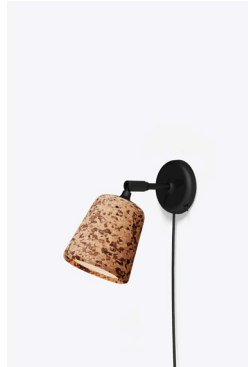

NEW WORKS.

Product Fact Sheet - Lighting - Material Wall Lamp

Material Wall Lamp

Nørgaard & Kechayas

With the Material Pendant being our most popular product since day one, we are more than excited to extend this strikingly minimalist range. The introduction of the Material Table Lamp and Material Wall Lamp allows you to bring the beauty of natural materials into every room of the house. Both products feature a pivoting head for added function, and a sleek black frame that places your chosen material front and centre. From the warmth of mixed cork and terracotta, to the textural concrete finish, the Material series is perfect for those intimate settings

NEW WORKS.

Product Fact Sheet - Lighting - Material Wall Lamp

Variation

Natural Cork

Mixed Cork

Natural Oak

Smoked Oak

Black Marble

White Marble

Light Grey Concrete

Dark Grey Concrete

Terracotta

Yellow Steel