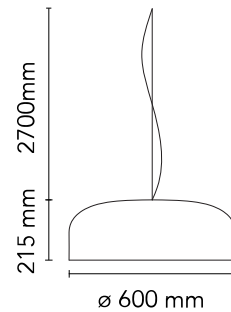

FLOS

F1367009 White

Smithfield Suspension Pro

Designed by Jasper Morrison, 2009

45W - 2791lm - 2700K - CRI> 95

Suspension lamp with direct light. Aluminium body. Available in gloss black, matt black, red, green, white or MUD. Injection-moulded opalescent methacrylate diffuser. Steel ceiling attachment with steel suspension cable, 5 pole electric cable in PTFE double insulation, working length 2700mm.

Physical

Colour	White
Length (mm)	600
Cord length (mm)	2700
Canopy dimension (mm)	36
Canopy width (mm)	146
Net weight (kg)	5.8
Package height (mm)	310
Package width (mm)	710
Package length (mm)	710
Package volume (m3)	0.16
IP internal	20