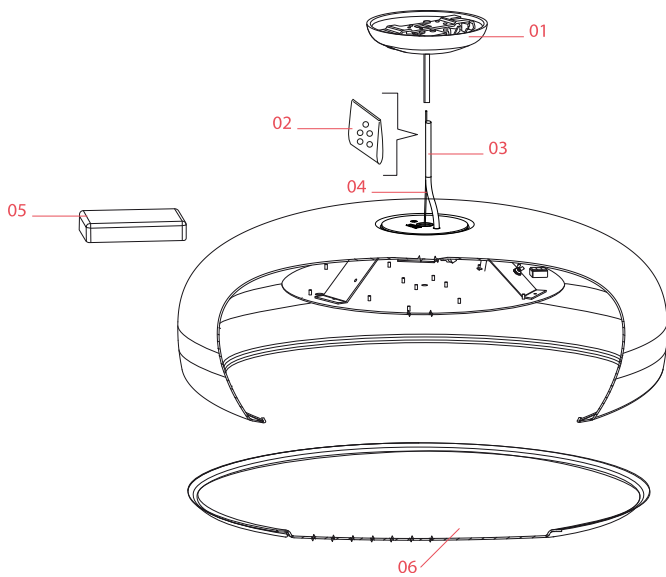

Physical

Colour	White
Length (mm)	600
Cord length (mm)	2700
Canopy dimension (mm)	36
Canopy width (mm)	146
Net weight (kg)	5.8
Package height (mm)	310
Package width (mm)	710
Package length (mm)	710
Package volume (m3)	0.16
IP internal	20

- | | | |
|-----|--|-----------|
| 01. | White rose assembly | RA3690209 |
| 02. | Kit of 5 or rings | RF05382 |
| 03. | 2,7mt fep/pvc 5x0,75 transparent cable | RF29934 |
| 04. | 3 mt steel cable ø1,2 with 19 winded wires | RF29665 |
| 05. | Driver 60W 500-1400mA 200-240V | RF31674 |
| 06. | Methacrylate diffuser | RF19022 |