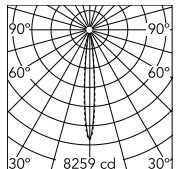

Physical

Colour	Black/Black
Trim	Yes
Orientation	Fixed
Recessed depth (mm)	150
Length (mm)	77
Net weight (kg)	0.25
IP internal	20
IP external	55

Download

[Mounting instructions](#)  PDF

Photometric Files

[LDT / IES](#)  ZIP

Technical Drawings

[2D](#)  ZIP

[3D](#)  ZIP

[Bim](#)  ZIP

Schematic light drawing

Beam Angle: 10°

h(m)	E(lx)	D(m)
1	8259	0.18
2	2065	0.36
3	918	0.54
4	516	0.72
5	330	0.90

Luminous flux luminaire
458 lm (EXTREME CUT OFF)