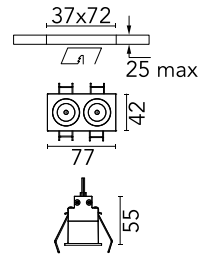

Physical

Colour	Black/Black
Trim	Yes
Orientation	Fixed
Recessed depth (mm)	150
Length (mm)	77
Net weight (kg)	0.25
IP internal	20
IP external	55

Download

[Mounting instructions](#)  PDF

Photometric Files

[LDT / IES](#)  ZIP

Technical Drawings

[2D](#)  ZIP

[3D](#)  ZIP

[Bim](#)  ZIP

Schematic light drawing

Beam Angle: 10°

h(m)	E(lx)	D(m)
1	8259	0.18
2	2065	0.36
3	918	0.54
4	516	0.72
5	330	0.90

Luminous flux luminaire
458 lm (EXTREME CUT OFF)