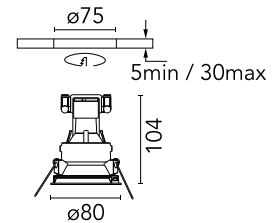

FLOS

03.4211.GL Gold

Easy Kap Ø 80 Fixed

Designed by FLOS Architectural, 2016

'Recessed luminaire with main voltage source. Installation frame not necessary.

Are you a professional and your project needs consulting and support?

[BOOK AN APPOINTMENT](#)

Main specifications

Mounting	Ceiling recessed
Environments	Indoor dry location
Light Source Type	Bulb
Lamp category	LED retrofit
Lamp type	PAR16
Lamp holders	GU10
Ilcos	No
Number of heads	1
System power (W)	50

Physical

Colour	Gold
Trim	Yes
Orientation	Fixed
Recessed depth (mm)	155
Spot diameter (mm)	80
Net weight (kg)	0.12
IP internal	20
IP external	23

Download

Mounting instructions

[↓ PDF](#)

Ecodesign and Energy Labelling