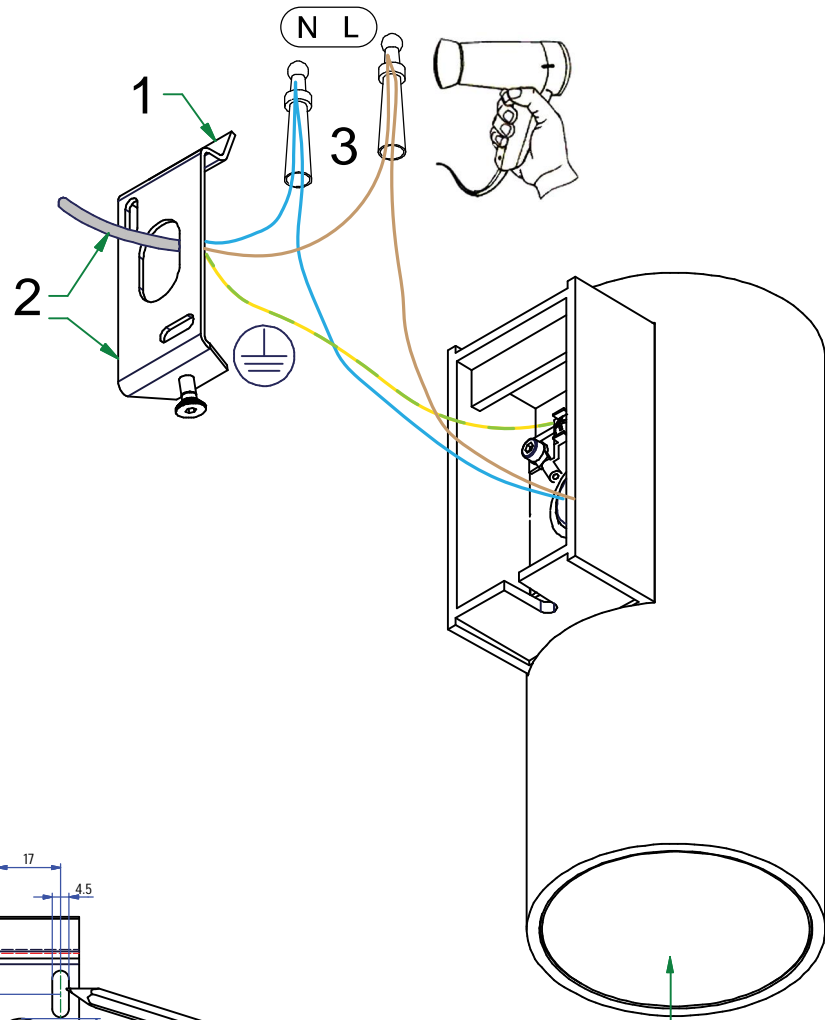

# NudeWall IP 1xLED 3KF

109230XX

 Replace protective shield when broken.  
 The luminaire shall only be used  
 complete with its protective shield.  
 Reference number: 1009285

 The light source contained in this  
 luminaire shall only be replaced by  
 the manufacturer or his service agent  
 or a similar qualified person