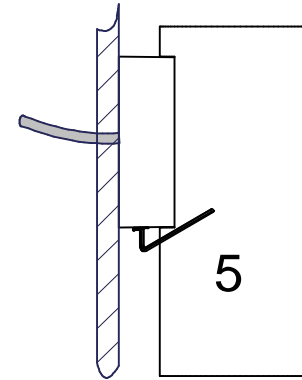

# NudeWall IP 1xLED 3KF

109230XX

 Replace protective shield when broken.  
 The luminaire shall only be used  
 complete with its protective shield.  
 Reference number: 1009285

 The light source contained in this  
 luminaire shall only be replaced by  
 the manufacturer or his service agent  
 or a similar qualified person