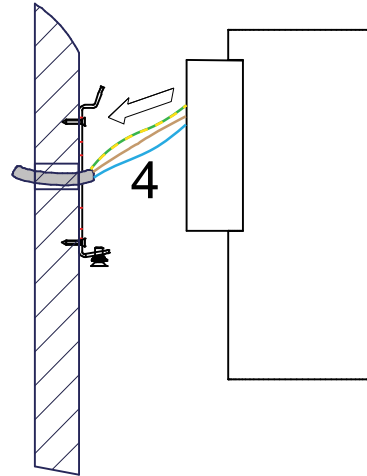

# NudeWall IP 1xLED 3KF

109230XX

 Replace protective shield when broken.  
 The luminaire shall only be used  
 complete with its protective shield.  
 Reference number: 1009285

 The light source contained in this  
 luminaire shall only be replaced by  
 the manufacturer or his service agent  
 or a similar qualified person