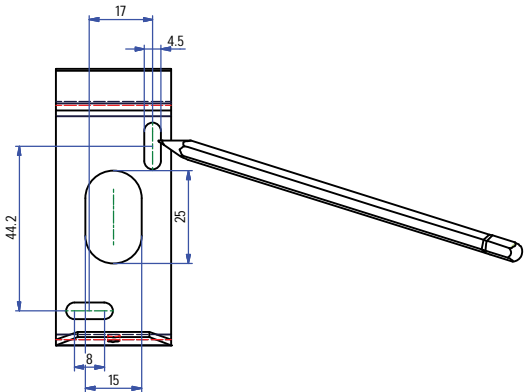

# NudeWall IP 1xLED 3KF

109230XX

 Replace protective shield when broken.  
 The luminaire shall only be used  
 complete with its protective shield.  
 Reference number: 1009285

 The light source contained in this  
 luminaire shall only be replaced by  
 the manufacturer or his service agent  
 or a similar qualified person