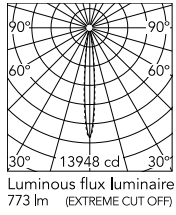

Physical

Colour	Black/Black
Trim	Yes
Orientation	Fixed
Recessed depth (mm)	75
Length (mm)	147
Net weight (kg)	0.34
IP internal	20
IP external	55

Download

[Mounting instructions](#) PDF

Photometric Files

[LDT / IES](#) ZIP

Technical Drawings

[2D](#) ZIP

[3D](#) ZIP

[Bim](#) ZIP

Schematic light drawing

Beam Angle: 10°

h(m)	E(lx)	D(m)
1	13948	0.18
2	3487	0.36
3	1550	0.54
4	872	0.72
5	558	0.90

Photometric