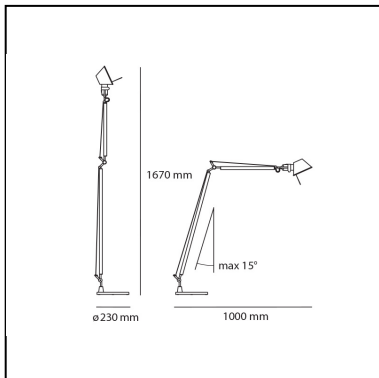

Tolomeo Reading Floor - Aluminium - Body Lamp

Michele De Lucchi
Giancarlo Fassina

IP20     

LUMINAIRE

- Watt: **10,5W**
- Voltage: **220V-240V**
- Delivered lumen output: **615lm**
- Efficiency: **58%**
- Efficacy: **61.49lm/W**
- CRI: **80**

Notes

Possibility to mount LED source on E27 Socket. Complete lamp consists of body lamp + accessories

DESCRIPTION

The code is referred to the body lamp only

FEATURES

- Product Code: **A013900**
- Colour: **Aluminium**
- Installation: **Floor**
- Material: **Aluminium, steel**
- Series: **Design Collection**
- design by: **Michele De Lucchi, Giancarlo Fassina**

DIMENSIONS

- Base Diameter: **230 mm**
- Max Extension Height: **1670 mm**
- Max Extension Length: **1000 mm**
- Glow Wire Test: **N/D°**

SOURCES NOT INCLUDED

- Category: **LED RETROFIT**
- Number: **1**
- Watt: **8W**
- Socket: **E27**