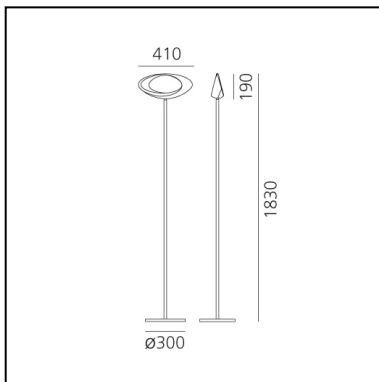

Cabildo Floor LED 3000K

Eric Solè

IP20     

LUMINAIRE

- Watt: **44W**
- Voltage: **220-240V**
- Delivered lumen output: **2824lm**
- CCT: **3000K**
- Efficiency: **73%**
- Efficacy: **64.19lm/W**
- CRI: **95**
- Dimmer Typology: **Touch Dimmer**

Notes

Lamp included. With dimmer.

DESCRIPTION

Steel base and stem; body lamp in painted die-cast aluminium. The indirect light shapes the body lamp, bringing out its winding form and giving it the astonishing appearance of a ring of light.

FEATURES

- Product Code: **1180010A**
- Colour: **White**
- Installation: **Floor**
- Material: **Aluminium, steel**
- Series: **Design Collection**
- Environment: **Indoor**
- Area contract: **Residential**
- Emission: **Indirect Diffused**
- design by: **Eric Solè**

DIMENSIONS

- Width: **410 mm**
- Height: **1830 mm**
- Base Diameter: **300 mm**
- Glow Wire Test: **650°**

SOURCES INCLUDED

- Category: **Led**
- Number: **1**
- Watt: **44W**
- Color temperature (K): **3000K**
- CRI: **90**
- Color Tolerance: **MacAdam 2SDCM**