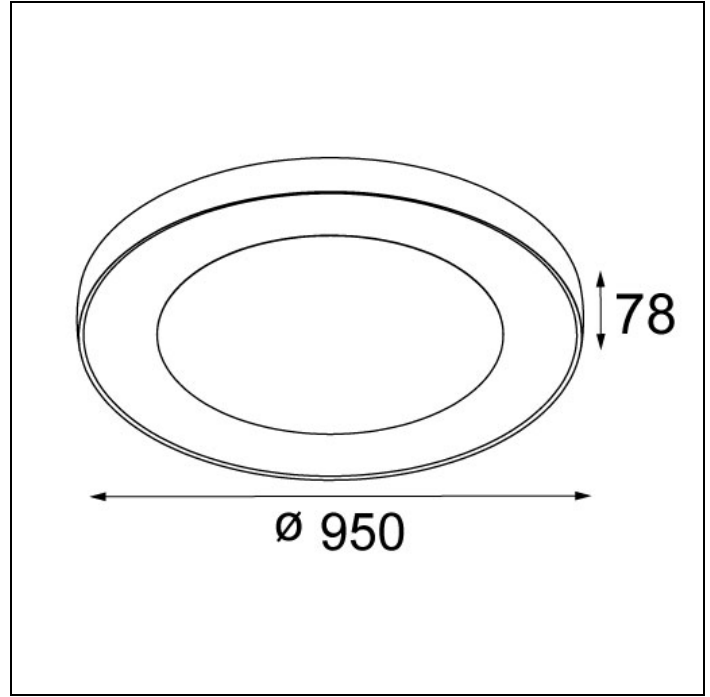

FLAT MOON ECLIPS

FLAT MOON ECLIPS 950 CEILING DOWN LED DALI/PUSHDIM GI

Bring the breath-taking subtlety of a lunar eclipse indoors – in the form of our Flat moon eclips lighting fixture. This enchanting ring-shaped luminaire distributes soft yet functional light, and is designed for hospitality venues, public, retail and other large spaces. Flat moon eclips has a high, powerful lumen output, but less than the current Flat moon. As it illuminates without overwhelming, Flat moon eclips is even also suitable for residential spaces. Flat moon eclips can be mounted directly onto the ceiling and is available in diameters of 650mm and 950mm. Even more, it can be suspended using a straight suspension kit. Flat moon eclips recessed can be integrated fully into the ceiling.

Art. Nr. 13363332

SPECIFICATIONS

Gear / Transfo	LED gear incl.
Weight	22kg
Min. distance	0.1 m
Power supply	230V
IP	IP20
Glow wire test	650°
Lifetime	L80 B20 @ 50.000 hrs
CRI	90
CIE flux code	47/78/95/100/55
Lumen	4785 Lm
Efficacy	62 Lm/W
UGR	20
Adjustability	Not Applicable

Available label
<http://supemodular.com/assets/TYPE2.pdf>

	WARM WHITE 2700K / CRI 90+	WARM WHITE 3000K / CRI 90+	WARM WHITE 4000K / CRI 90+
black struc	13363332	13363432	13363532
white struc	13363309	13363409	13363509