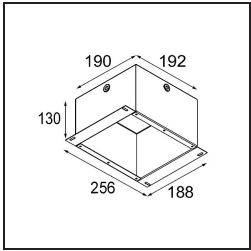

Date
Customer
Project
Type

Slide Recessed 1x IP55 LED 2700K Medium DE Donkey Grey Structure - Black Matt

Specifications

Material	10486174
Light Source Type	LED
LED Type	BRIDGELUX V8G8
LED technology	LED COB
CRI	Min. 90
Colour Temperature	2700K
Lifetime	L80B20 @50,000 Hours
Lamp Included	Yes
Number of Light Sources	1
CIE flux code	99 100 100 100 59
Binning (SDCM)	2
Light Direction	Down
Optic	Reflector
Measured beam angle (°)	23.0
Input Voltage	Constant Current Driver Required
Electrical Class	III
IP Rating	55
Glow wire rating (°C)	960
Indoor/Outdoor	Indoor
Application	Ceiling
Mounting	Recessed
Cut-out size (mm)	ø92
Mounting depth (mm)	75.0
Adjustability	Not Applicable
Distance to Lighted Object (m)	0,1
Primary Colour & Primary Finish	Donkey Grey, Structure
Secondary Colour & Secondary Finish	Black, Matt
Gross weight (g)	295.0
Drive current (mA)	350 500
Min. forward voltage (Vf)	13,2 13,7
Max. forward voltage (Vf)	15,0 15,4
Connected load (W)	5,0 7,2
Delivered lumens (lm)	378 513
Efficacy (lm/W)	76 71
Glare rating	6 7

TM30 & CRI diagram

Light distribution & beam diagram

Installation Accessories

10889830 Conbox 192x190x130

12290330 Gypkit 190X190 - Ø92

Choose a required accessory