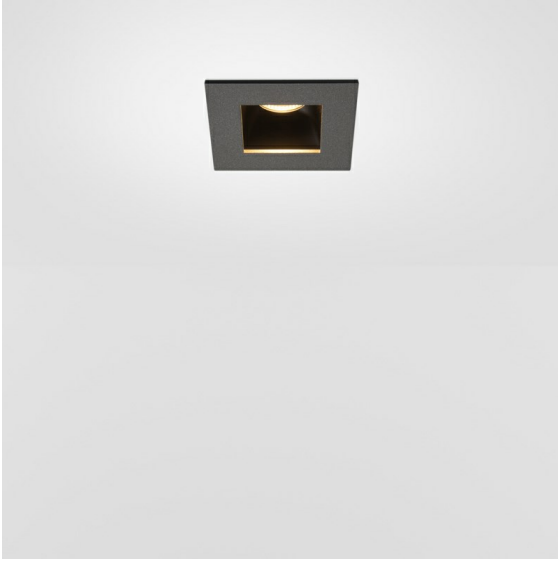

Date
Customer
Project
Type

Slide Recessed 1x IP55 LED 2700K Medium DE Donkey Grey Structure - Black Matt

Specifications

Material	10486174
Light Source Type	LED
LED Type	BRIDGELUX V8G8
LED technology	LED COB
CRI	Min. 90
Colour Temperature	2700K
Lifetime	L80B20 @50,000 Hours
Lamp Included	Yes
Number of Light Sources	1
CIE flux code	99 100 100 100 59
Binning (SDCM)	2
Light Direction	Down
Optic	Reflector
Measured beam angle (°)	23.0
Input Voltage	Constant Current Driver Required
Electrical Class	III
IP Rating	55
Glow wire rating (°C)	960
Indoor/Outdoor	Indoor
Application	Ceiling
Mounting	Recessed
Cut-out size (mm)	ø92
Mounting depth (mm)	75.0
Adjustability	Not Applicable
Distance to Lighted Object (m)	0,1
Primary Colour & Primary Finish	Donkey Grey, Structure
Secondary Colour & Secondary Finish	Black, Matt
Gross weight (g)	295.0
Drive current (mA)	350 500
Min. forward voltage (Vf)	13,2 13,7
Max. forward voltage (Vf)	15,0 15,4
Connected load (W)	5,0 7,2
Delivered lumens (lm)	378 513
Efficacy (lm/W)	76 71
Glare rating	6 7

Slide is one of our Modular icons. Its name refers to the light gliding out from the luminaire, channelled by the stunning inner body, and creating a soft and smooth lighting experience. Slide owes its popularity to its deep-recessed light source. It is available in the Modular donkey grey structure with a black inner body or in an entirely white structure variant.

TM30 & CRI diagram

Light distribution & beam diagram

Installation Accessories

10889830 Conbox 192x190x130

12290330 Gypkit 190X190 - Ø92

Choose a required accessory