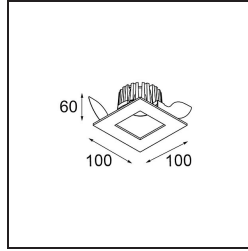

Date
Customer
Project
Type

Slide Recessed 1x IP55 LED 2700K Medium DE Donkey Grey Structure - Black Matt

Specifications

Material	10486174
Light Source Type	LED
LED Type	BRIDGELUX V8G8
LED technology	LED COB
CRI	Min. 90
Colour Temperature	2700K
Lifetime	L80B20 @50,000 Hours
Lamp Included	Yes
Number of Light Sources	1
CIE flux code	99 100 100 100 59
Binning (SDCM)	2
Light Direction	Down
Optic	Reflector
Measured beam angle (°)	23.0
Input Voltage	Constant Current Driver Required
Electrical Class	III
IP Rating	55
Glow wire rating (°C)	960
Indoor/Outdoor	Indoor
Application	Ceiling
Mounting	Recessed
Cut-out size (mm)	ø92
Mounting depth (mm)	75.0
Adjustability	Not Applicable
Distance to Lighted Object (m)	0,1
Primary Colour & Primary Finish	Donkey Grey, Structure
Secondary Colour & Secondary Finish	Black, Matt
Gross weight (g)	295.0
Drive current (mA)	350 500
Min. forward voltage (Vf)	13,2 13,7
Max. forward voltage (Vf)	15,0 15,4
Connected load (W)	5,0 7,2
Delivered lumens (lm)	378 513
Efficacy (lm/W)	76 71
Glare rating	6 7

Slide is one of our Modular icons. Its name refers to the light gliding out from the luminaire, channelled by the stunning inner body, and creating a soft and smooth lighting experience. Slide owes its popularity to its deep-recessed light source. It is available in the Modular donkey grey structure with a black inner body or in an entirely white structure variant.