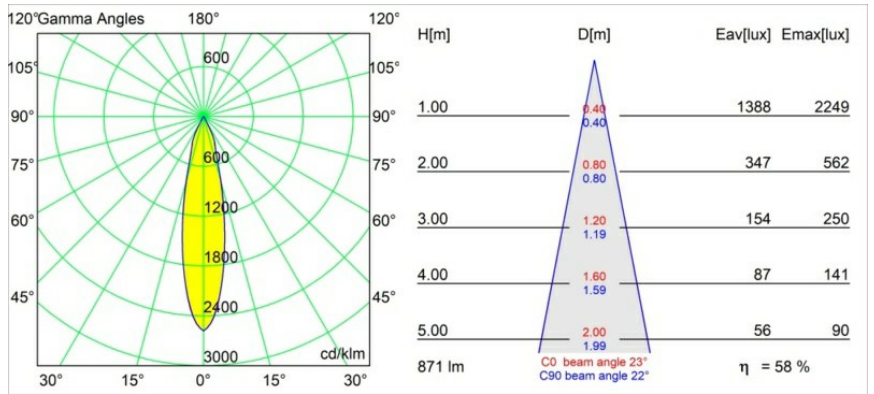

Light distribution & beam diagram