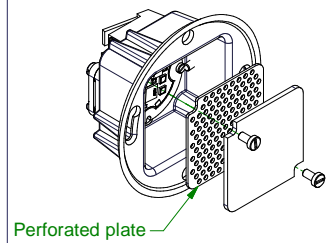

Doze

12330XXX

Lamp type : LED

1

Perforated plate can be removed when more light output required.

2

3

4