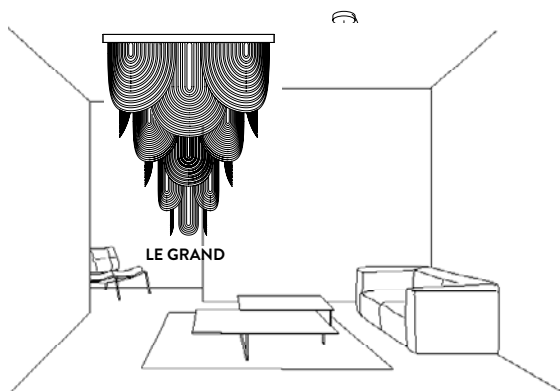

CEREMONY

design by Bruno Rainaldi

PRODUCT	DIMENSION	COLOUR	CODE
LE GRAND CEREMONY Bulbs: 20 X 8W GU10 Spot LED + suggested dim. max Ø5 x h 5 cm (1,96" x h. 1,96") 1 X 15 W -E27 Spot LED suggested dimension max 2,55" x h. 3,54" Dimmable with: Dimmable bulbs Made of: Cristalflex® Weight: net 165,3 - gross 178,57 lb Package: 87,4 x 87,4 x h 16,7 in		☐ WHITE	CERC6XLWHT000SE000US STRUCTURE FINISHING TO BE DETERMINED PER PROJECT
SUSPENSION LARGE Bulbs E26: 4 X 12W LED Filament + 1 X 5W GU10 Spot LED Made of: Lentiflex® / Cristalflex® Fumè Opalflex Porcelaine® Weight: net 33,1 - gross 48,5 lb Package: 40,2 x 40,9 x h 13 in		☐ WHITE ☐ PRISMA ☒ FUMÉ	CERSOVSWHT01T00000US CERSOVSPRS01T00000US CERSOVSFUM01T00000US
SUSPENSION SMALL Bulbs E26: 3 X 12W LED Filament + 1 X 5W GU10 Spot LED Made of: Lentiflex® / Cristalflex® Fumè Opalflex Porcelaine® Weight: net 11 - gross 12,8 lb Package: 23,6 x 23,6 x h 9,8 in		☐ WHITE ☐ PRISMA ☒ FUMÉ	CERSM00WHT01T00000US CERSM00PRS01T00000US CERSM00FUM01T00000US

CEREMONY COLLECTION