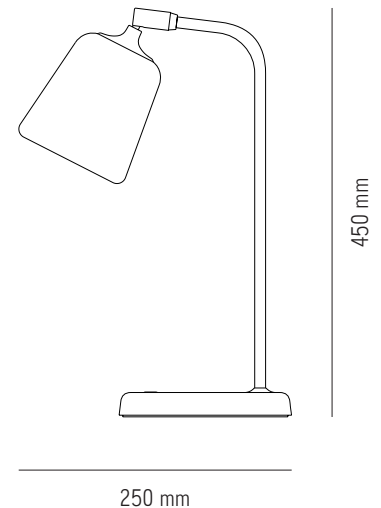

Ean No	Item No	Variation
5712826201435	20143	Black Base w. White Marble

NEW WORKS.

Product Fact Sheet - Lighting - Material Table Lamp, The New Edition

Specifications

Product Name	Material Table Lamp
Designer	Nørgaard & Kechayas
Year	2019
Category	Lighting
Type	Table Lamp
Material	Marble shade w. powder coated aluminium and steel base
Colour/Variant	Black Base w. White Marble
Product Dimensions	H: 450 x W: 190 x D:250 mm
Packaging Dimensions	H: 260 X W: 525 X D: 360 mm
Cord	Black PVC, 1800 mm - three-step dimmer on lamp base
Weight	3,5 kg
Weight (incl. Packaging)	4,25 kg
Light Source	E14, LED Max 7W (Dimmable Bulb Only) (220-240V~ 50/60 Hz)
Bulb	Not Included
Certification	CE, Class II, IP20
County of origin	China
Master packaging	1