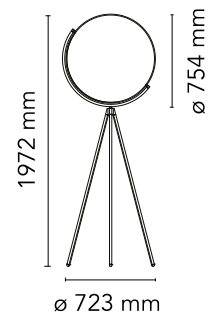

FLOS

■ F6630030 Black

Superloon

Designed by Jasper Morrison, 2015

48W - 2716lm - 2200-2800K

Adjustable floor lamp providing direct light. Painted or chrome-plated aluminium body with metal spinning head, die-cast joints and extruded stem. Silk screened PMMA diffuser. Edge Lighting technology light source. Optical switch sensor placed on the stem that provide Warm Tone dimming function. Power cord length 250 cm. Plug-in power supply with interchangeable plugs.

Are you a professional and your project needs consulting and support?

[BOOK AN APPOINTMENT](#)

Main specifications

Mounting	Floor
Environments	Indoor dry location
Light Source Type	LED
LED type	LED Module
Power (W)	48
System flux (lm)	2716

Physical

Colour	Black
Length (mm)	754
Net weight (kg)	11
Package height (mm)	0
Package width (mm)	0
Package length (mm)	0
Package volume (m3)	0.11
IP internal	20

Download

Mounting instructions	↓ PDF
Mounting instructions	↓ PDF
Spare Parts	↓ PDF