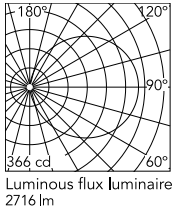

Physical

Colour	Black
Length (mm)	754
Net weight (kg)	11
Package height (mm)	0
Package width (mm)	0
Package length (mm)	0
Package volume (m3)	0.11
IP internal	20

Download

Mounting instructions	↓ PDF
Mounting instructions	↓ PDF
Spare Parts	↓ PDF

Photometric Files

LDT / IES	↓ LDT
---------------------------	-------

Technical Drawings

2D	↓ ZIP
3D	↓ ZIP

Schematic light drawing

Photometric

Lighting type	Direct
Light distribution	Roto symmetric
CCT (K)	2200-2800