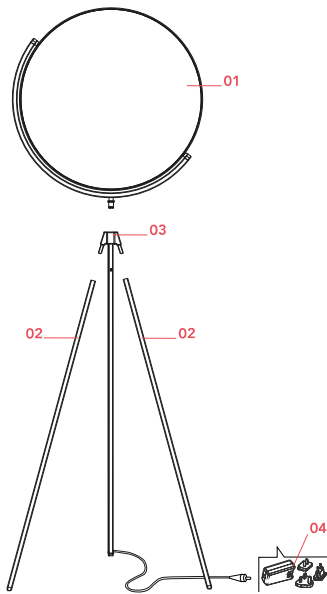

Spare Parts

01.	Black diffuser	F6632030
02.	Mobile legs	RF25185
03.	Black electrified fixed leg	RF6630130
04.	Black plug assembly kit & 48V driver	RF3320400
10.	Assembly Coaxial Connector	RF3390130

DOWNLOAD