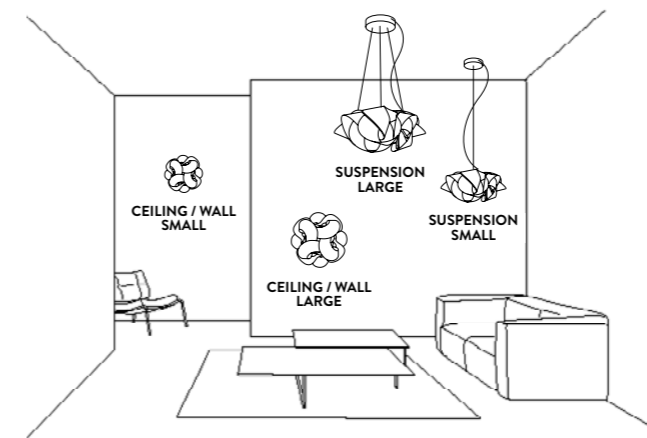

PRODUCT	DIMENSION	COLOUR	CODE
SUSPENSION LARGE Bulbs E26: 5 X 12W LED Filament Dimmable with: Dimmable bulbs Made of: Lentiflex® With: Magnetic System® Weight: net 6,6 - gross 12,8 lb Package: 24,4 x 25,2 x h 13,4 in		☐ PRISMA	FABSL00PRS01T000000US
SUSPENSION Bulbs E26: 3 X 12W LED Filament Dimmable with: Dimmable bulbs Made of: Lentiflex® With: Magnetic System® Weight: net 3,3 - gross 6,9 lb Package: 22,4 x 22,8 x h 11,8 in		☐ PRISMA	FABSM00PRS01T000000US

PRODUCT	DIMENSION	COLOUR	CODE
CEILING/WALL LARGE Bulbs E26: 5 X 12W LED Filament Dimmable with: Dimmable bulbs Made of: Lentiflex® With: Magnetic System® Weight: net 6,6 - gross 12,8 lb Package: 24,4 x 25,2 x h 13,4 in		☐ PRISMA	FABCL00PRS000000000US
CEILING/WALL Bulbs E26: 3 X 12W LED Filament Dimmable with: Dimmable bulbs Made of: Lentiflex® With: Magnetic System® Weight: net 3,3 - gross 6,9 lb Package: 22,4 x 22,8 x h 11,8 in		☐ PRISMA	FABCM00PRS000000000US

CANOPY DETAILS

FABULA SUSPENSION

LARGE: Ø 14 cm x h. 3 cm (Ø 5-1/2" x h. 1")

SMALL: Ø 12 cm x h. 3,2 cm (Ø 4-3/4" x h. 1-1/4")

6m. cable kit must be ordered with lamp purchase
Kit Cavi da 6m da richiedere tassativamente in fase di ordine

Multiple installation kit on request
Kit di installazione multipla su richiesta

FABULA ENTIRE COLLECTION

FINISHES