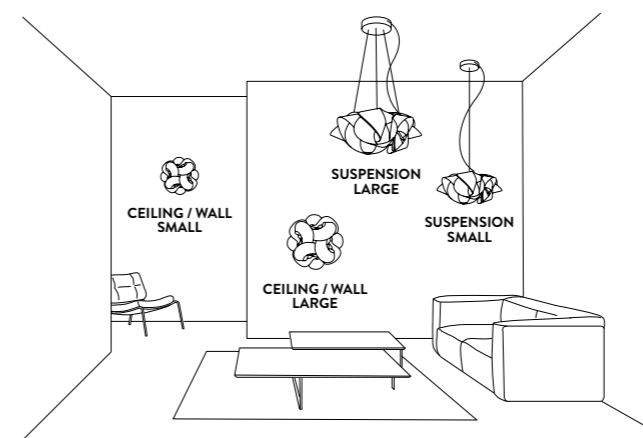

PRODUCT / PRODOTTO	DIMENSIONS / MISURE	COLOUR/COLORE	CODE / CODICE
CEILING/WALL LARGE Bulbs E27: 5 X 12W LED Filament Dimmable with: Dimmable bulbs Made of: Lentiflex® With: Magnetic System® Weight: net Kg 3 - gross Kg 5,8 Package: 62 x 64 x h. 34 cm	25 cm (9-3/4") 60 cm (23-1/2") LIGHT SOURCE: BOTTOM VIEW	☐ PRISMA	FABCL00PRS000000000EU
CEILING/WALL Bulbs E27: 3 X 12W LED Filament Dimmable with: Dimmable bulbs Made of: Lentiflex® With: Magnetic System® Weight: net Kg 1,5 - gross Kg 3,15 Package: 57 x 58 x h. 30 cm	21 cm (8") 48,5 cm (19") LIGHT SOURCE: BOTTOM VIEW	☐ PRISMA	FABCM00PRS000000000EU

CANOPY DETAILS

FABULA SUSPENSION

LARGE: Ø 14 cm x h. 3 cm (Ø 5-1/2" x h. 1")

SMALL: Ø 12 cm x h. 3,2 cm (Ø 4-3/4" x h. 1-1/4")

6m. cable kit must be ordered with lamp purchase
Kit Cavi da 6m da richiedere tassativamente in fase di ordine

Multiple installation kit on request
Kit di installazione multipla su richiesta

FABULA ENTIRE COLLECTION

FINISHES