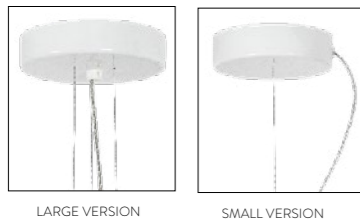

PRODUCT	DIMENSION	COLOUR	CODE
SUSPENSION LARGE Bulbs E26: 5 X 12W LED Filament Dimmable with: Dimmable bulbs Made of: Lentiflex® With: Magnetic System® Weight: net 6,6 - gross 12,8 lb Package: 24,4 x 25,2 x h 13,4 in		☐ PRISMA	FABSL00PRS01T000000US
SUSPENSION Bulbs E26: 3 X 12W LED Filament Dimmable with: Dimmable bulbs Made of: Lentiflex® With: Magnetic System® Weight: net 3,3 - gross 6,9 lb Package: 22,4 x 22,8 x h 11,8 in		☐ PRISMA	FABSM00PRS01T000000US

PRODUCT	DIMENSION	COLOUR	CODE
CEILING/WALL LARGE Bulbs E26: 5 X 12W LED Filament Dimmable with: Dimmable bulbs Made of: Lentiflex® With: Magnetic System® Weight: net 6,6 - gross 12,8 lb Package: 24,4 x 25,2 x h 13,4 in		☐ PRISMA	FABCL00PRS000000000US
CEILING/WALL Bulbs E26: 3 X 12W LED Filament Dimmable with: Dimmable bulbs Made of: Lentiflex® With: Magnetic System® Weight: net 3,3 - gross 6,9 lb Package: 22,4 x 22,8 x h 11,8 in		☐ PRISMA	FABCM00PRS000000000US

CANOPY DETAILS