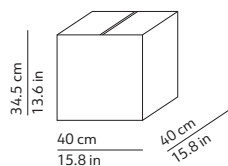

### PACKAGING / IMBALLO

Diffuser  
Volume: 0.055 m<sup>3</sup> / 1.949 ft<sup>3</sup>  
Gross weight: 3.34 kg / 7.35 lbs

Structure  
Volume: 0.016 m<sup>3</sup> / 0.552 ft<sup>3</sup>  
Gross weight: 3.93 kg / 8.65 lbs