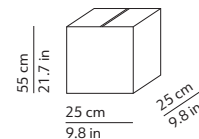

### CODES AND DIMENSIONS / CODICI E DIMENSIONI

K223105N  
K223105O  
K223105R

### PACKAGING / IMBALLO

Diffuser  
Volume: 0.055 m<sup>3</sup> / 1.949 ft<sup>3</sup>  
Gross weight: 3.34 kg / 7.35 lbs

Structure  
Volume: 0.016 m<sup>3</sup> / 0.552 ft<sup>3</sup>  
Gross weight: 3.93 kg / 8.65 lbs