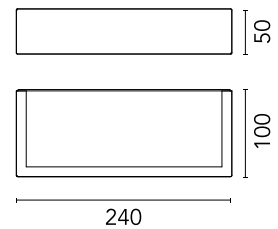

FLOS

F015E41A001 White

Mile Wall 2 Washer Up NEW

Designed by Antonio Citterio

LED - Power LED - 6.4W - 489lm - 4000K - CRI> 80

LED light source included. Integrated 220-240V ON/OFF and 1-10V or DALI dimmable electrical power. Equipped with double cable gland for electrical connection.

Are you a professional and your project needs consulting and support?

[BOOK AN APPOINTMENT](#)

Main specifications

Mounting	Wall
Environments	Outdoor wet location
LED type	Power LED
Lamp category	LED
Number of heads	1
Power (W)	6.4
System flux (lm)	489

Physical

Colour	White
Orientation	Fixed
Net weight (kg)	0.8
IP internal	65

Download

[Mounting instructions](#) ZIP

Photometric Files

[LDT / IES](#) ZIP

Technical Drawings

[2D](#) ZIP