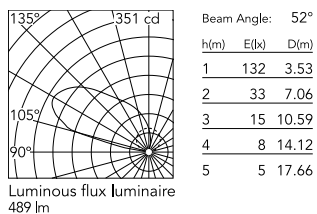

Schematic light drawing

Photometric

Lighting type	Indirect
Light distribution	Asymmetric
CCT (K)	4000
CRI>	80

Electrical

Insulation class	I
Frequency (Hz)	50-60
Main voltage (Vac)	220-240
Driver	Integrated
Dimmable	Yes
Dimming type	Non Dimmable
Emergency type	No

Ecodesign and Energy Labelling

This product contains a light source of energy efficiency class D

Replaceable (LED only) light source by a professional

Replaceable control gear by a professional