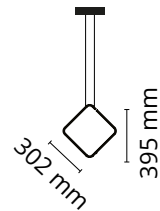

FLOS

■ F0410030 Black

Arrangements Square Small

Designed by Michael Anastassiades, 2018

20W - 883lm - 2700K

Diffuse light suspended lighting device. Body in extruded, curved NC-machined and black powder-coated aluminium, diffuser in platinum optical silicone. Each component can be connected to the power pack by means of an electrical and mechanical connection system designed for customisable product set-up. Roses available with two powers: lamp with power under 70W and lamp with power under 190W. Class III roses also available for installations with remote power supply: "surface" version for installations on cement, "recessed" version for plasterboard ceilings. The electronics integrated in the rose enables use of dimming systems: push, 1-10, potentiometer, DALI. In the absence of these systems, the light flow can be set with the push system included in the rose. Cable length 2.4m

Physical

Colour	Black
Length (mm)	302
Cord length (mm)	2500
Net weight (kg)	0.39
Package height (mm)	40
Package width (mm)	390
Package length (mm)	420
Package volume (m3)	0.01
IP internal	20

Download

[Mounting instructions](#)  PDF