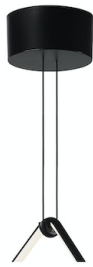

FLOS

■ F0410030 Black

Arrangements Square Small

Designed by Michael Anastassiades, 2018

20W - 883lm - 2700K

Diffuse light suspended lighting device. Body in extruded, curved NC-machined and black powder-coated aluminium, diffuser in platinum optical silicone. Each component can be connected to the power pack by means of an electrical and mechanical connection system designed for customisable product set-up. Roses available with two powers: lamp with power under 70W and lamp with power under 190W. Class III roses also available for installations with remote power supply: "surface" version for installations on cement, "recessed" version for plasterboard ceilings. The electronics integrated in the rose enables use of dimming systems: push, 1-10, potentiometer, DALI. In the absence of these systems, the light flow can be set with the push system included in the rose. Cable length 2.4m

Accessories & Power Supply

REQUIRED

F0416030

Arrangements Small Rose

REQUIRED

F0415030

Arrangements Big Rose

REQUIRED