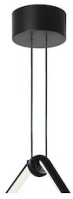

FLOS

■ F0410030 Black

Arrangements Square Small

Designed by Michael Anastassiades, 2018

20W - 883lm - 2700K

Diffuse light suspended lighting device. Body in extruded, curved NC-machined and black powder-coated aluminium, diffuser in platinum optical silicone. Each component can be connected to the power pack by means of an electrical and mechanical connection system designed for customisable product set-up. Roses available with two powers: lamp with power under 70W and lamp with power under 190W. Class III roses also available for installations with remote power supply: "surface" version for installations on cement, "recessed" version for plasterboard ceilings. The electronics integrated in the rose enables use of dimming systems: push, 1-10, potentiometer, DALI. In the absence of these systems, the light flow can be set with the push system included in the rose. Cable length 2.4m

Ecodesign and Energy Labelling

This product contains a light source of energy efficiency class F

Replaceable (LED only)
light source by a
professional

Photometric

Lighting type	Indirect, Direct
Light distribution	Symmetric
CCT (K)	2700

Accessories & Power Supply

REQUIRED

F0416030

Arrangements Small Rose

REQUIRED

F0415030

Arrangements Big Rose

REQUIRED