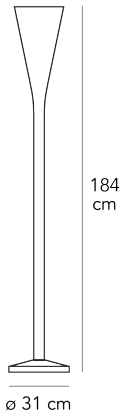

LUMINATOR

Pietro Chiesa, 1932

Luminator is one of the first projects that Pietro Chiesa, then the owner of a workshop in Milan specialized in artistic glasswork, created for FontanaArte, where he would later become artistic director alongside Gio Ponti. The first indirect light floor lamp, Luminator is composed of a thin metal shaft that opens into a cone, inside which is the light source. A single element resting on a circular base, it is a lamp of an almost abstract rigor and purity, and is by far one of the most extraordinary pieces designed by Pietro Chiesa.

Floor lamp with indirect light and dimmable by switch button. Painted metal frame. Black power cable, dimmer and plug. Plug-in power supply with interchangeable plugs (UK - USA - UE - AUS). Integrated led.