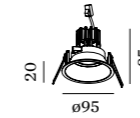

DEEP IP44

CEILING RECESSED

1.0 LED

LED 7/10W | 350-500mA | 18Vf
COB 3-step | excl. power supply
aluminium powder coated

0.32kg | IP44 | 0.3+D | 36°

87 90 4-30

CODE
112661W_
112661S_
112661B_

blade springs 89