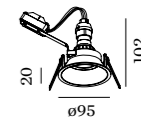

1.0 PAR16

PAR16 max. 35W | GU10
100-240VAC | 50-60Hz
aluminium powder coated

0.30kg | IP44 | 0.9+D

87 105 4-30

CODE
112620W0
112620S0
112620B0

blade springs 89

CODE
112620W0C

OPTIONAL

PAR16 LED GU10 7W
phase-cut dim

	CODE
2700K	901228W2
3000K	901228W4
1800-2850K	901229S9

more lamps and specs on page 577