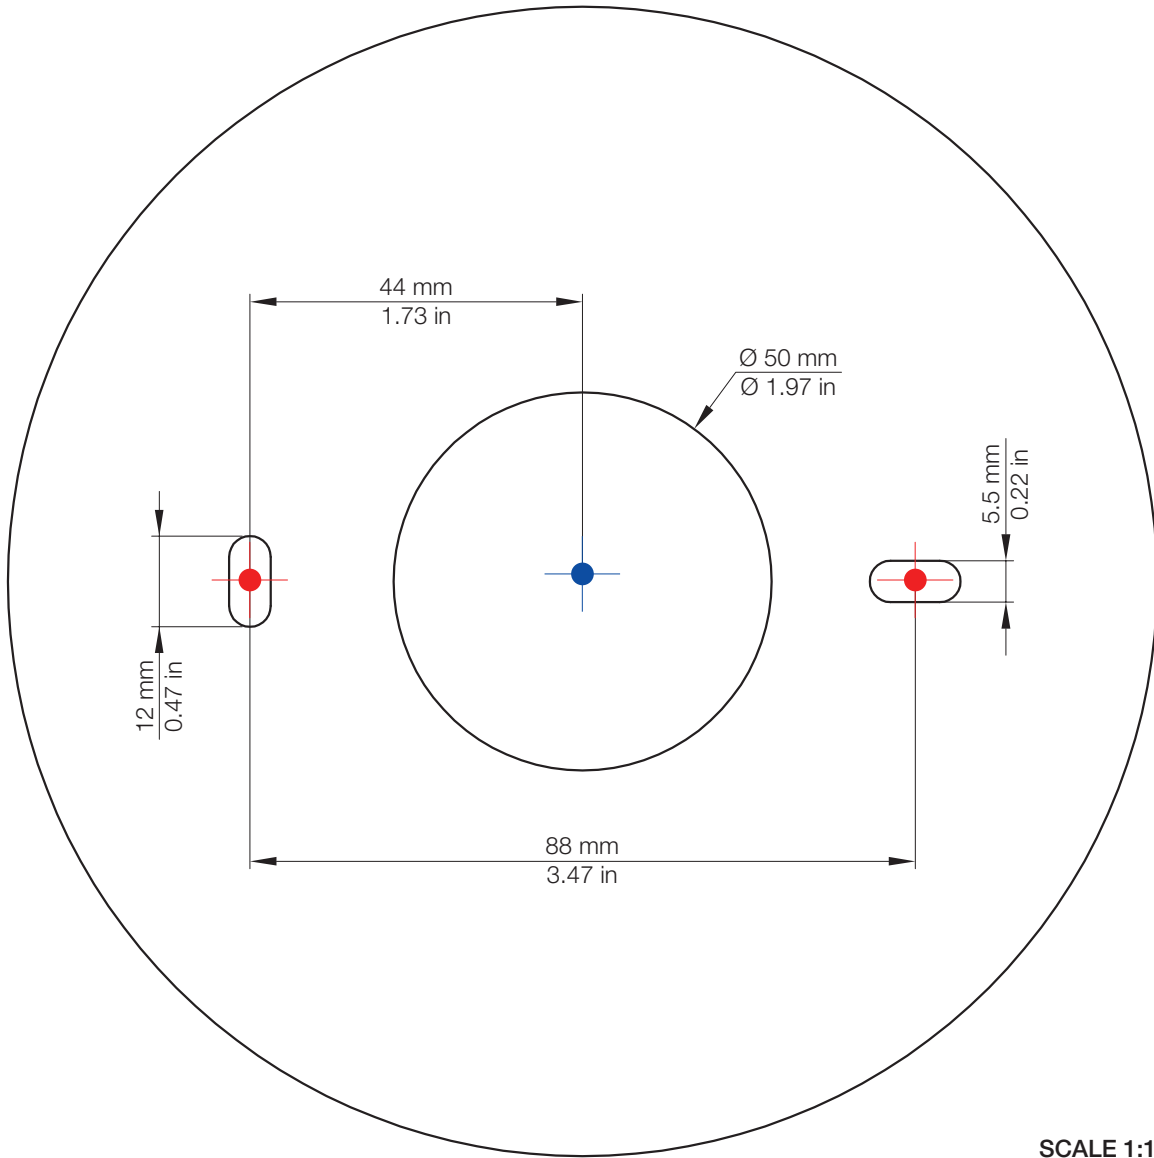

CLOVER
Brodie Neill / 2011

SCALE 1:1