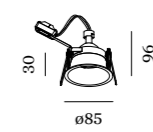

1.0 MR16

QR-CBC51 max. 12W | GU5.3
12V | excl. power supply
aluminium powder coated

0.11kg | IP20 | 36°

100 | 76-79 | 4-38

	CODE
	152110W0
	152110S0
	152110G0
	152110Q0
	152110B0

ALWAYS USE

power supply | 12V

	CODE
10W dim	90221401
25W dim	90221701
70W dim	90221904

more specs on page 699