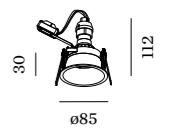

1.0 PAR16

PAR16 max. 12W | GU10
100-240VAC | 50-60Hz
aluminium powder coated

0.15kg | IP20 | 36°

115 | 76-79 | 4-38

	CODE
	152120W0
	152120S0
	152120G0
	152120Q0
	152120B0

OPTIONAL

PAR16 LED GU10 7W | phase-cut dim

	CODE
2700K	901228W2
3000K	901228W4
1800-2850K	901229S9

more lamps and specs on page 701