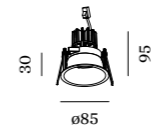

1.0 LED

LED 7/10W | 350/500mA | 18Vf
COB 3-step | excl. power supply
aluminium powder coated

0.17kg | IP20 | 36°

95 | 76-79 | 4-38

	CODE
	152161W
	152161S
	152161G
	152161Q
	152161B

LIGHT COLOUR	LUMEN	CRI	CODE
2700K	510/680	>90	3
3000K	550/740	>90	5
1800-2850K	16V 280/370	>95	9

ALWAYS USE

power supply | 500mA

	CODE
10W	90214405
15W dim	90224501
20W DALI	90244602

350mA power supplies on page 694