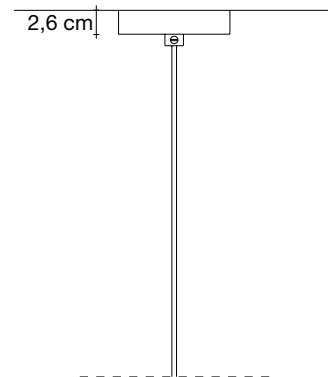

Etoile, Twinkling in an *indoor Sky*.

design Christian Lava
terzani.com

Type |
Pendant

Materials |
Metal

Finishes | Code

Nickel
OP05S E7 C8

Body |

Recommended Light | Canopy |

230-240V ~ 50/60Hz

HALOGEN
20W G4 12V

Dimmable with IGBT
Dali system on request

or on request

LED
2W G4 12V

Not Dimmable
Dali system on request

Etoile's intricate network of intersecting nickel lines recalls constellations in a clear night sky. Strategically placed bulbs cast a starry light, twinkling as viewers move around the pendant. Through projecting these complex patterns throughout the room, Etoile casts a heavenly glow in any space. Design Christian Lava.

2

1

30cm x 30cm x 30cm