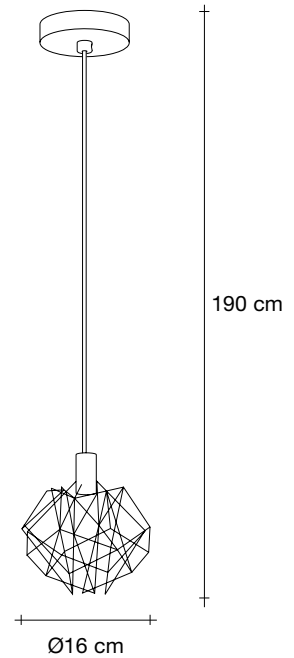

Etoile, Twinkling in an *indoor Sky*.

design Christian Lava
terzani.com

Type |
Pendant

Materials |
Metal

Finishes | Code

Nickel
OP05S E7 C8

Body |

Recommended Light | Canopy |

230-240V ~ 50/60Hz

HALOGEN
20W G4 12V

Dimmable with IGBT
Dali system on request

or on request

LED
2W G4 12V

Not Dimmable
Dali system on request

Etoile's intricate network of intersecting nickel lines recalls constellations in a clear night sky. Strategically placed bulbs cast a starry light, twinkling as viewers move around the pendant. Through projecting these complex patterns throughout the room, Etoile casts a heavenly glow in any space. Design Christian Lava.

2

1

30cm x 30cm x 30cm